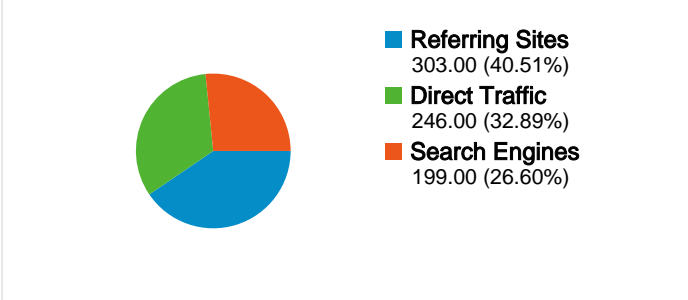

Traffic Sources Overview

Content Overview

Pages	Pageviews	% Pageviews
/index.php	1,078	70.97%
/	440	28.97%
/index.php?mid=5360	1	0.07%