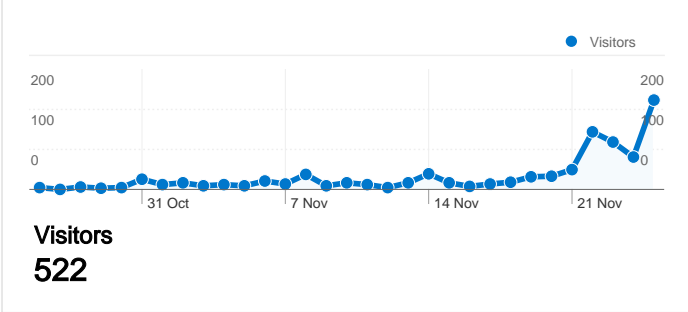

**Site Usage**

**748 Visits**

**41.44% Bounce Rate**

**1,519 Pageviews**

**00:01:46 Avg. Time on Site**

**2.03 Pages/Visit**

**60.29% % New Visits**

**Visitors Overview**

## 522 people visited this site

748 Visits

522 Absolute Unique Visitors

1,519 Pageviews

2.03 Average Pageviews

00:01:46 Time on Site

41.44% Bounce Rate

60.29% New Visits

**748 visits came from 13 countries/territories**

Site Usage

Country/Territory	Visits	Pages/Visit	Avg. Time on Site	% New Visits	Bounce Rate
Czech Republic	707	2.04	00:01:48	61.10%	41.44%
(not set)	21	2.33	00:01:59	42.86%	19.05%
United Kingdom	5	2.00	00:00:57	40.00%	40.00%
United States	3	1.00	00:00:00	0.00%	100.00%
Netherlands	2	1.00	00:00:00	50.00%	100.00%
Japan	2	1.50	00:00:02	50.00%	50.00%
Denmark	2	1.50	00:00:18	50.00%	50.00%
Iceland	1	1.00	00:00:00	100.00%	100.00%
Brazil	1	1.00	00:00:00	0.00%	100.00%
Sweden	1	1.00	00:00:00	100.00%	100.00%

1 - 10 of 13

Pages on this site were viewed a total of 1,519 times

1,519 Pageviews

1,121 Unique Views

41.44% Bounce Rate