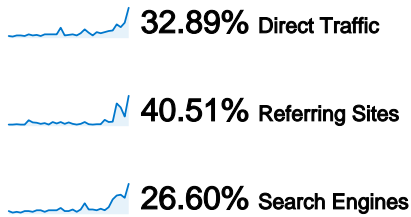

**Site Usage**

**748 Visits**

**41.44% Bounce Rate**

**1,519 Pageviews**

**00:01:46 Avg. Time on Site**

**2.03 Pages/Visit**

**60.29% % New Visits**

**Visitors Overview**

## 522 people visited this site

748 Visits

522 Absolute Unique Visitors

1,519 Pageviews

2.03 Average Pageviews

00:01:46 Time on Site

41.44% Bounce Rate

60.29% New Visits

## Technical Profile

Browser	Visits	% visits
Firefox	270	36.10%
Chrome	253	33.82%
Internet Explorer	117	15.64%
Opera	57	7.62%
Safari	22	2.94%

All traffic sources sent a total of 748 visits

<span style="color: blue;">■</span> Referring Sites	303.00 (40.51%)
<span style="color: green;">■</span> Direct Traffic	246.00 (32.89%)
<span style="color: orange;">■</span> Search Engines	199.00 (26.60%)