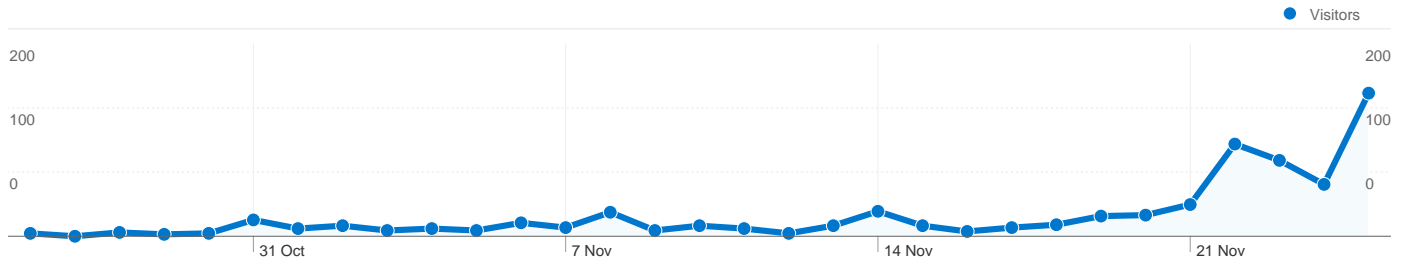

**Site Usage**

**748 Visits**

**41.44% Bounce Rate**

**1,519 Pageviews**

**00:01:46 Avg. Time on Site**

**2.03 Pages/Visit**

**60.29% % New Visits**

**Visitors Overview**

**Map Overlay**

**Traffic Sources Overview**

**Content Overview**

Pages	Pageviews	% Pageviews
/index.php	1,078	70.97%
/	440	28.97%
/index.php?mid=5360	1	0.07%

## 522 people visited this site

748 Visits

522 Absolute Unique Visitors

1,519 Pageviews

2.03 Average Pageviews

00:01:46 Time on Site

41.44% Bounce Rate

60.29% New Visits

1 - 10 of 13

Pages on this site were viewed a total of 1,519 times

1,519 Pageviews

1,121 Unique Views

41.44% Bounce Rate