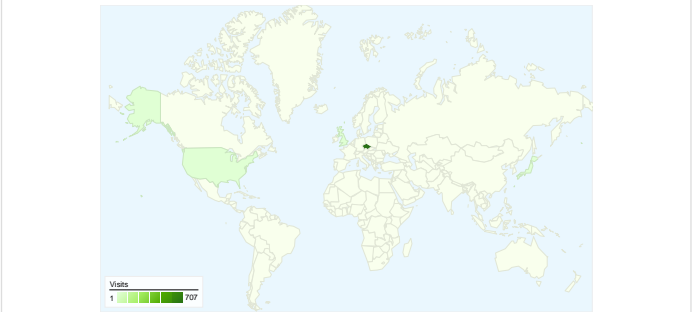

**Site Usage**

**748 Visits**

**41.44% Bounce Rate**

**1,519 Pageviews**

**00:01:46 Avg. Time on Site**

**2.03 Pages/Visit**

**60.29% % New Visits**

**Visitors Overview**

**Map Overlay**

**Traffic Sources Overview**

**Content Overview**

Pages	Pageviews	% Pageviews
/index.php	1,078	70.97%
/	440	28.97%
/index.php?mid=5360	1	0.07%

## 522 people visited this site

748 Visits

522 Absolute Unique Visitors

1,519 Pageviews

2.03 Average Pageviews

00:01:46 Time on Site

41.44% Bounce Rate

60.29% New Visits

**748 visits came from 13 countries/territories**

Site Usage

Country/Territory	Visits	Pages/Visit	Avg. Time on Site	% New Visits	Bounce Rate
Czech Republic	707	2.04	00:01:48	61.10%	41.44%
(not set)	21	2.33	00:01:59	42.86%	19.05%
United Kingdom	5	2.00	00:00:57	40.00%	40.00%
United States	3	1.00	00:00:00	0.00%	100.00%
Netherlands	2	1.00	00:00:00	50.00%	100.00%
Japan	2	1.50	00:00:02	50.00%	50.00%
Denmark	2	1.50	00:00:18	50.00%	50.00%
Iceland	1	1.00	00:00:00	100.00%	100.00%
Brazil	1	1.00	00:00:00	0.00%	100.00%
Sweden	1	1.00	00:00:00	100.00%	100.00%