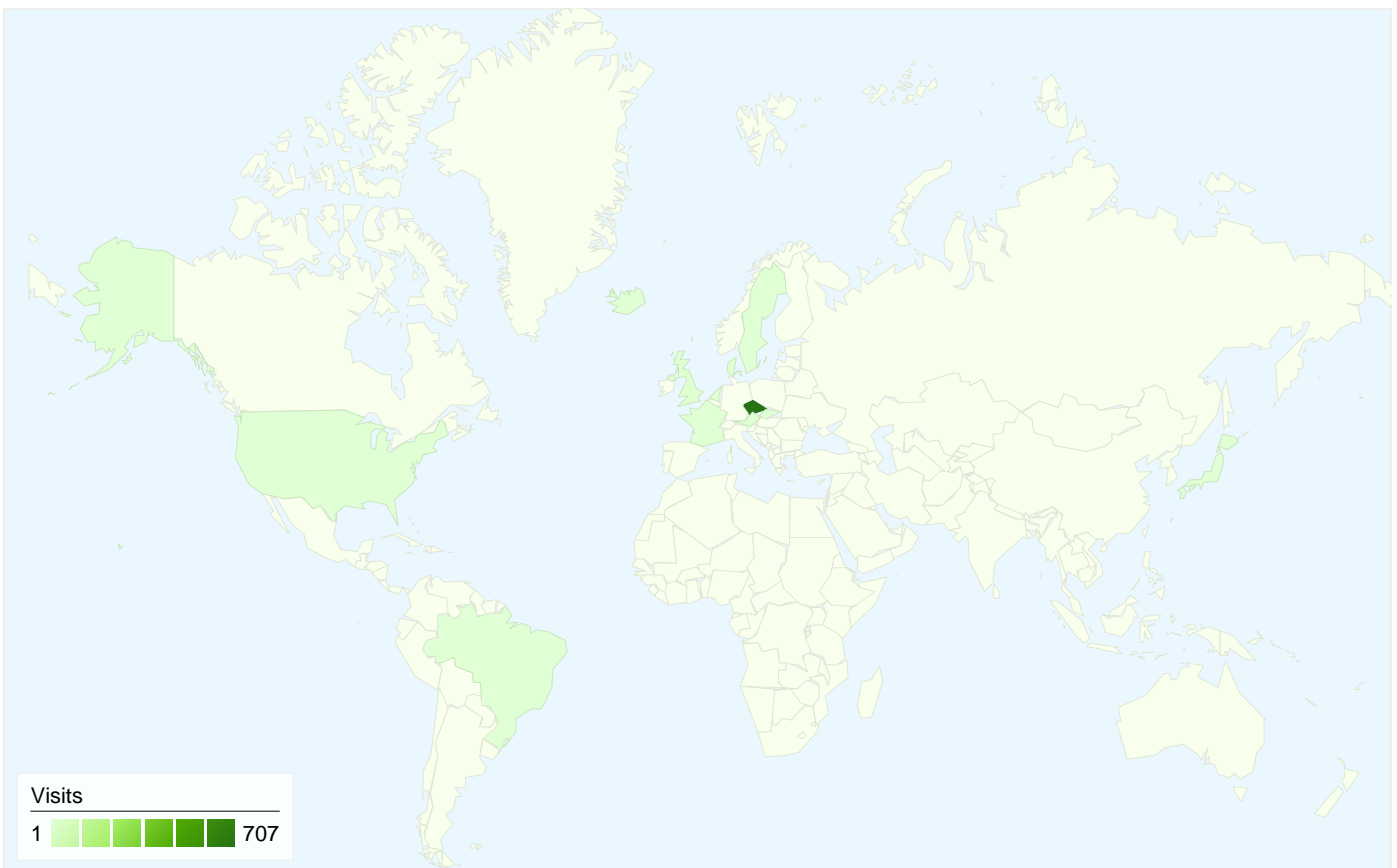

## 522 people visited this site

748 Visits

522 Absolute Unique Visitors

1,519 Pageviews

2.03 Average Pageviews

00:01:46 Time on Site

41.44% Bounce Rate

60.29% New Visits

## Technical Profile

Browser	Visits	% visits
Firefox	270	36.10%
Chrome	253	33.82%
Internet Explorer	117	15.64%
Opera	57	7.62%
Safari	22	2.94%

All traffic sources sent a total of 748 visits

<span style="color: blue;">■</span> Referring Sites	303.00 (40.51%)
<span style="color: green;">■</span> Direct Traffic	246.00 (32.89%)
<span style="color: orange;">■</span> Search Engines	199.00 (26.60%)

## Top Traffic Sources

Sources	Visits	% visits
facebook.com (referral)	264	35.29%
(direct) ((none))	246	32.89%
google (organic)	184	24.60%
okoun.cz (referral)	14	1.87%
blueboard.cz (referral)	11	1.47%

Keywords	Visits	% visits
lachoutka	69	34.67%
lachoutkův memoriál	29	14.57%
lachoutkuv memorial	25	12.56%
lachoutka borec	11	5.53%
lachoutkův	7	3.52%

**748 visits came from 13 countries/territories**

Site Usage

Country/Territory	Visits	Pages/Visit	Avg. Time on Site	% New Visits	Bounce Rate
Czech Republic	707	2.04	00:01:48	61.10%	41.44%
(not set)	21	2.33	00:01:59	42.86%	19.05%
United Kingdom	5	2.00	00:00:57	40.00%	40.00%
United States	3	1.00	00:00:00	0.00%	100.00%
Netherlands	2	1.00	00:00:00	50.00%	100.00%
Japan	2	1.50	00:00:02	50.00%	50.00%
Denmark	2	1.50	00:00:18	50.00%	50.00%
Iceland	1	1.00	00:00:00	100.00%	100.00%
Brazil	1	1.00	00:00:00	0.00%	100.00%
Sweden	1	1.00	00:00:00	100.00%	100.00%