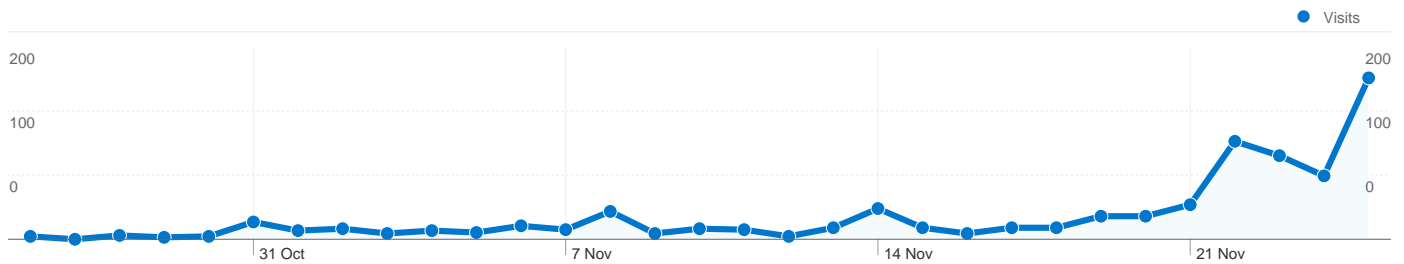

**Site Usage**

**748 Visits**

**41.44% Bounce Rate**

**1,519 Pageviews**

**00:01:46 Avg. Time on Site**

**2.03 Pages/Visit**

**60.29% % New Visits**

**Visitors Overview**

## 522 people visited this site

748 Visits

522 Absolute Unique Visitors

1,519 Pageviews

2.03 Average Pageviews

00:01:46 Time on Site

41.44% Bounce Rate

60.29% New Visits

## Technical Profile

Browser	Visits	% visits
Firefox	270	36.10%
Chrome	253	33.82%
Internet Explorer	117	15.64%
Opera	57	7.62%
Safari	22	2.94%

All traffic sources sent a total of 748 visits

<span style="color: blue;">■</span> Referring Sites	303.00 (40.51%)
<span style="color: green;">■</span> Direct Traffic	246.00 (32.89%)
<span style="color: orange;">■</span> Search Engines	199.00 (26.60%)