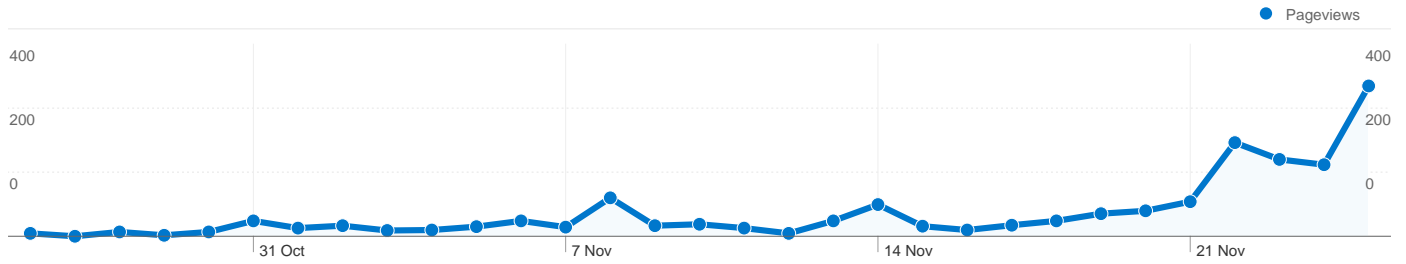

Pages on this site were viewed a total of 1,519 times

1,519 Pageviews

1,121 Unique Views

41.44% Bounce Rate

Top Content

Pages	Pageviews	% Pageviews
/index.php	1,078	70.97%
/	440	28.97%
/index.php?mid=5360	1	0.07%